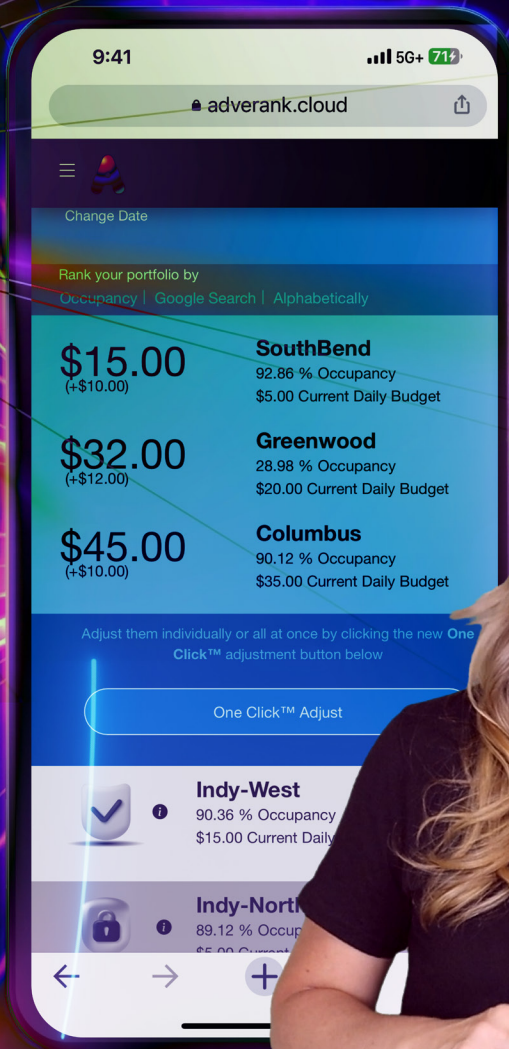

That's right, Adverank makes PPC **management** easy while keeping you in the drivers seat and more informed than ever. No more needing to wait for the next monthly meeting to see how your facilities are doing. You can now carry this data in your pocket.

Now, you may be asking, "**How can Adverank do all of this**"? Simple, Adverank integrates with all major storage management software, such as Sitelink, StorEdge, Tenant, Self Storage Manager, and more.

Adverank uses this API **integration** to gain access to all the up to date data we need so our A.I. powered platform can combine that information with google ad data and your own **occupancy** goals to give you the best daily spend suggestion customized for each location.